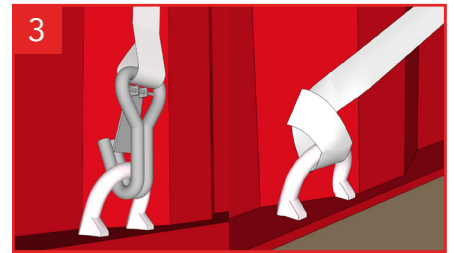

Cordstrap AnchorLash® 105.4 – Basic Instructions