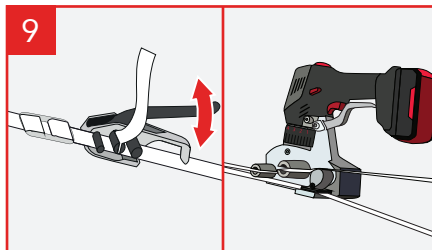

Cordstrap AnchorLash® 105.4 – Basic Instructions