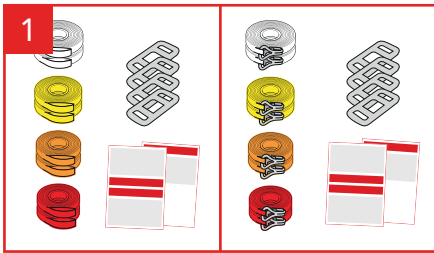

Cordstrap AnchorLash® 105.4 – Basic Instructions