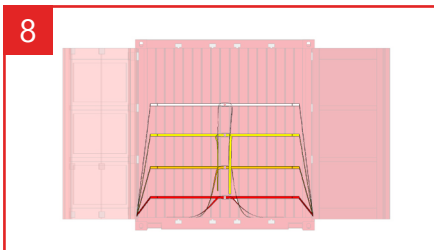

Cordstrap AnchorLash® 105.4 – Basic Instructions