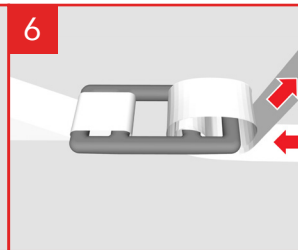

Cordstrap AnchorLash® 105.4 – Basic Instructions