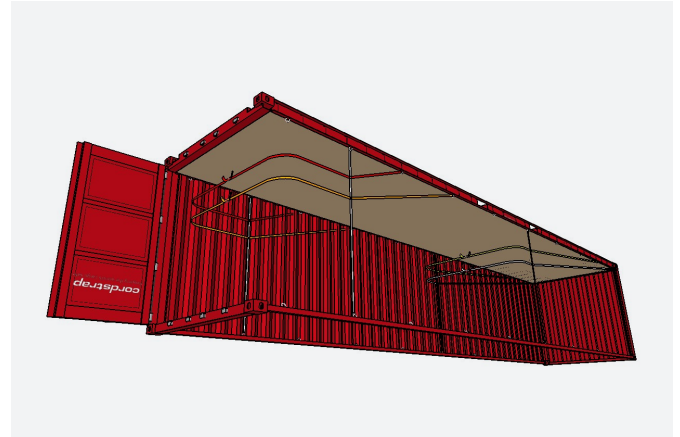

support.tech@cordstrap.com

For further questions, please contact:

CTU code compliancy certified by Maritem and Eurosafe.\*  
Cargo securing values are accessible via QR-codes.  
CTU Code of Practice and IMDG code.  
Cargo securing method complies with

Maritem AB

Eurosafe

This 40' container is secured with Cordstrap AnchorLash® 105.4

This 20' container is secured with Cordstrap AnchorLash® 105.4

Cargo securing method complies with CTU Code of Practice and IMDG code.