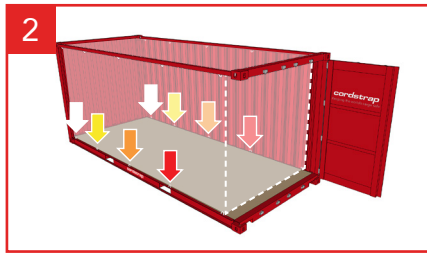

Cordstrap AnchorLash® 105.4 – Basic Instructions