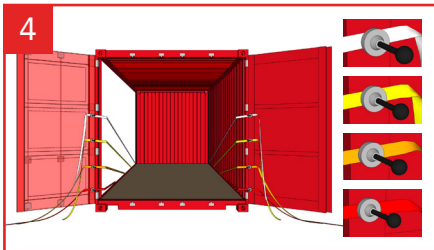

Cordstrap AnchorLash® 105.4 – Basic Instructions