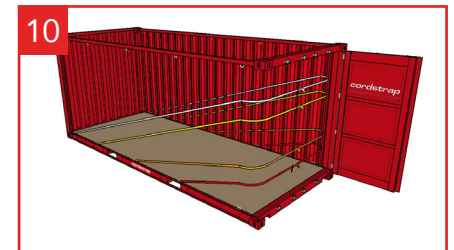

Cordstrap AnchorLash® 105.4 – Basic Instructions