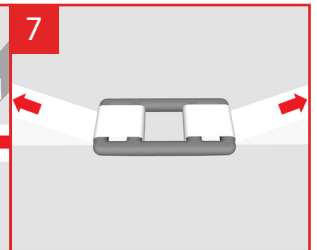

Cordstrap AnchorLash® 105.4 – Basic Instructions